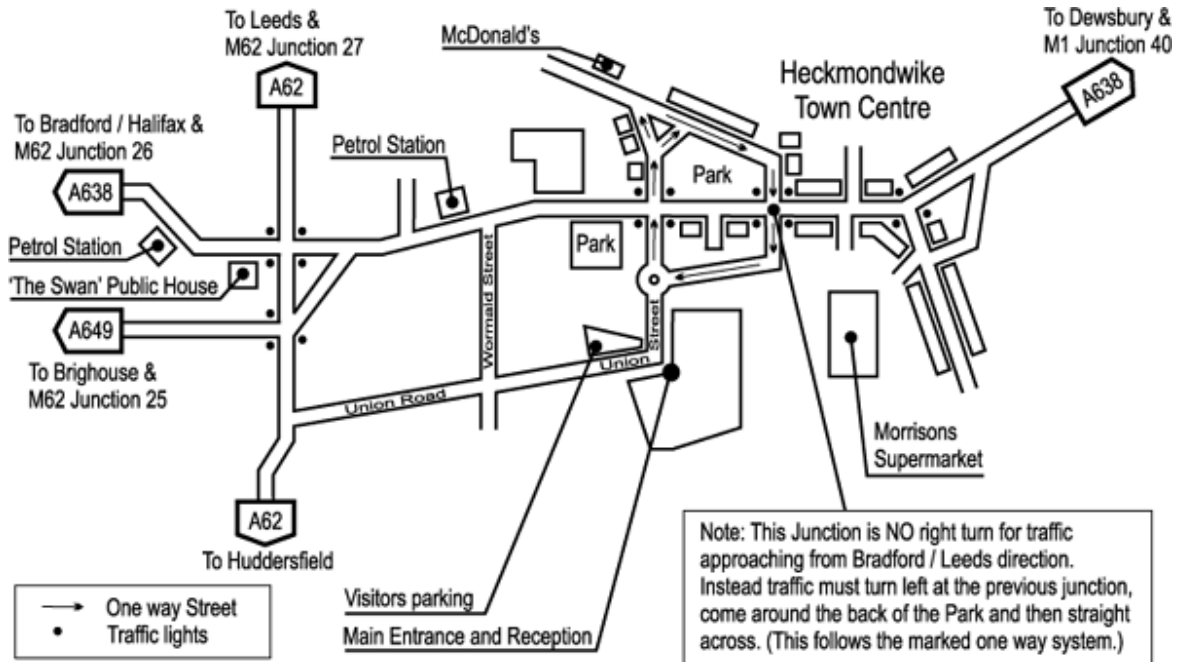

Car Parking

There is car parking on Union Street opposite the 600 Group building.

REGIONAL MAP – Colchester-Harrison, Heckmondwike

LOCAL MAP – Colchester-Harrison, Heckmondwike

HOW TO FIND US – Head Office and European Machine Tool Sales Office, Leeds

From London (M1)

Continue heading Northbound on the M1, passing under the M62 at Junction 42.
Continue on the M621 to Leeds (Centre). Exit the M621 at Junction 2 (which is signposted Morley A643).
Turn first left signposted Morley/Beeston (A643) and then turn left immediately into Elland Road.
Revie Road is approximately 100 yards on the right, with Landmark Court being on the immediate left.

From Manchester (M62 Eastbound)

Exit the M62 at Junction 27, which is signposted as Leeds (M621).
Remain on the M621 for approx 4 miles and leave at Junction 2 (which is signposted Morley A643). See From London M1.

From Hull (M62 Westbound)

Exit the M62 motorway at Junction 29 (which is signposted as Leeds/Wakefield).
Take the M621. See From London M1.

By Train

Leeds is on the main East Coast line from London Kings Cross. For further information about train times and fares, please telephone National Rail Enquiries Line on 0845 748 49 50.