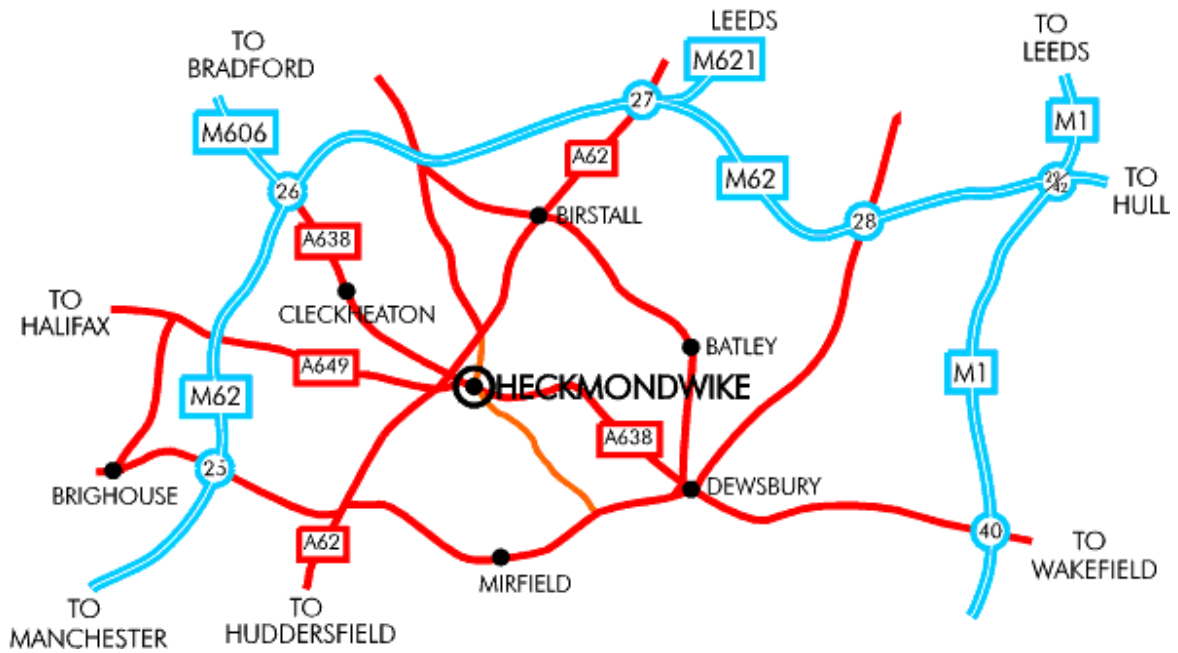

REGIONAL MAP – Colchester-Harrison, Heckmondwike